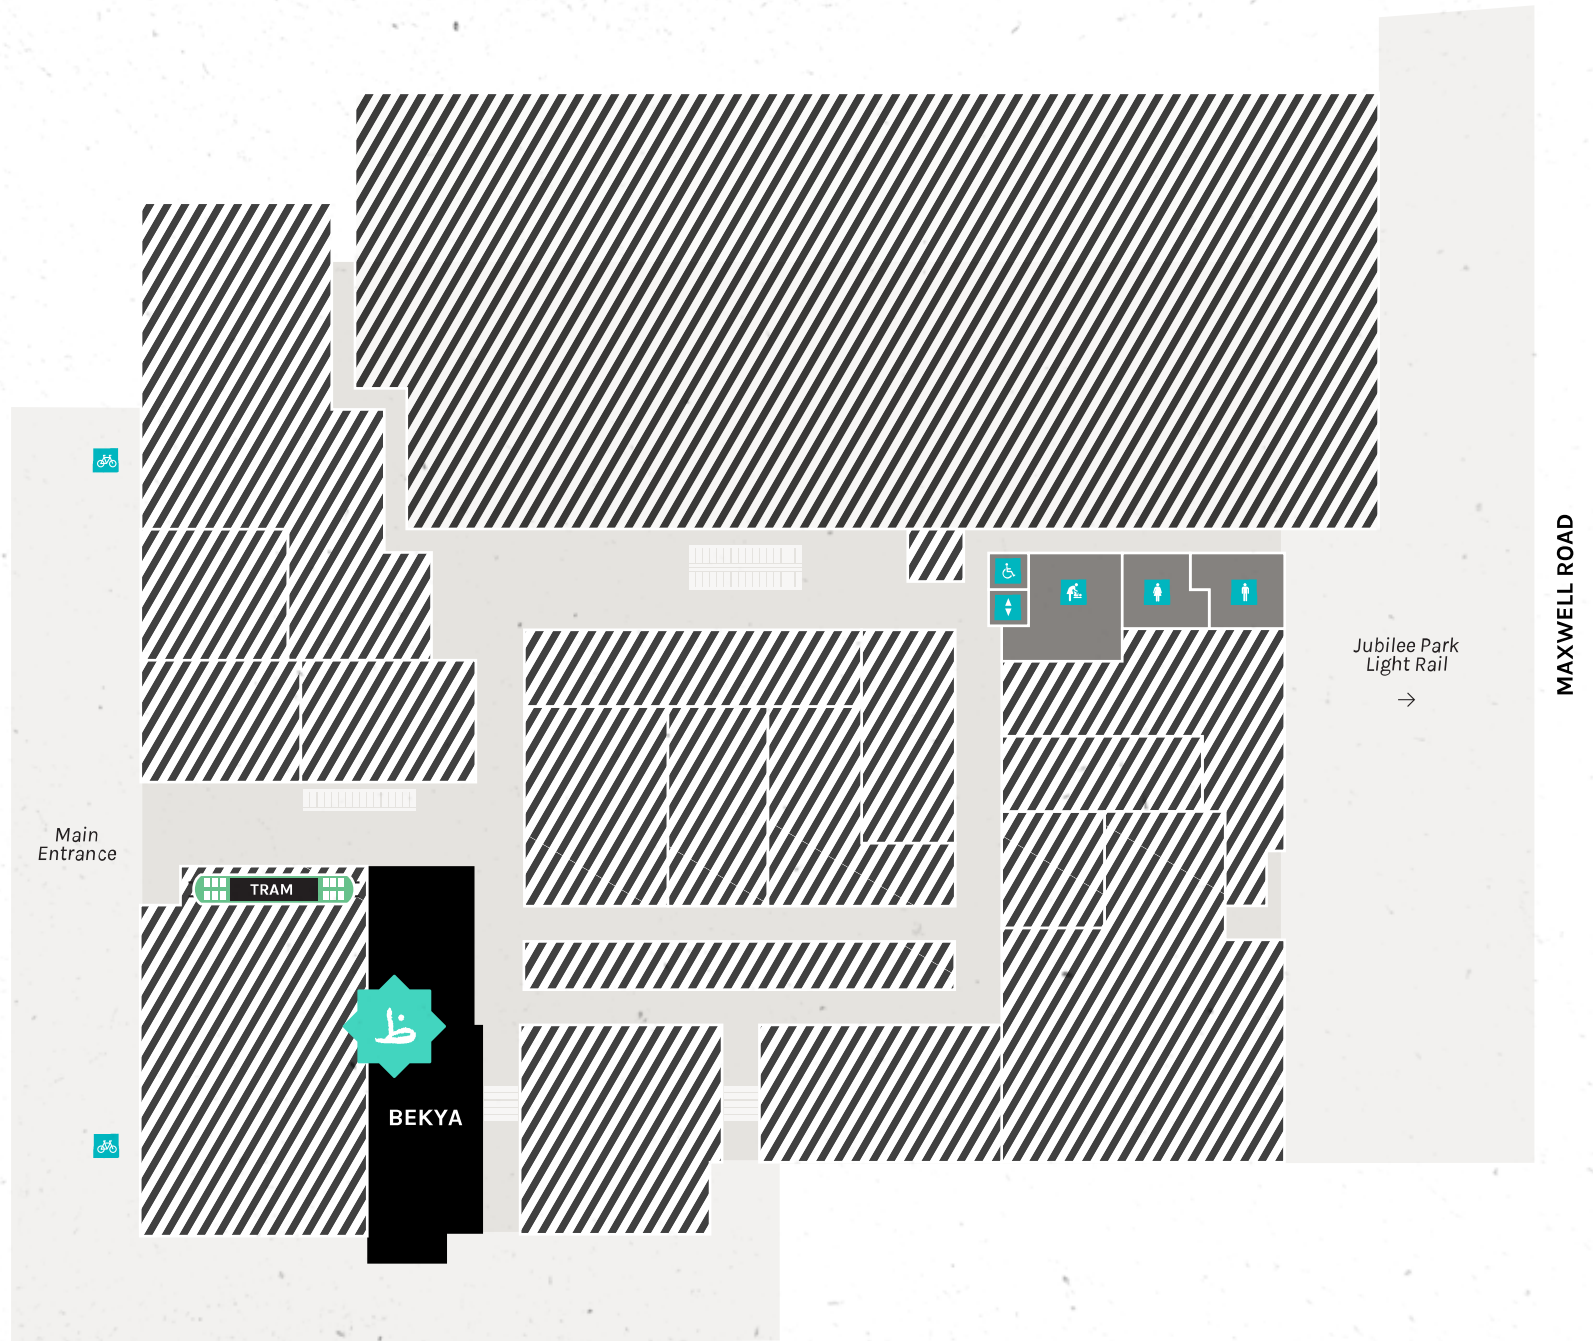

BE KY A

MIDDLE EASTERN KITCHEN

Tramsheds
1 Dalgal Way,
Forest Lodge, NSW 2037
(02) 9188 7437

CAR PARK

MAXWELL ROAD